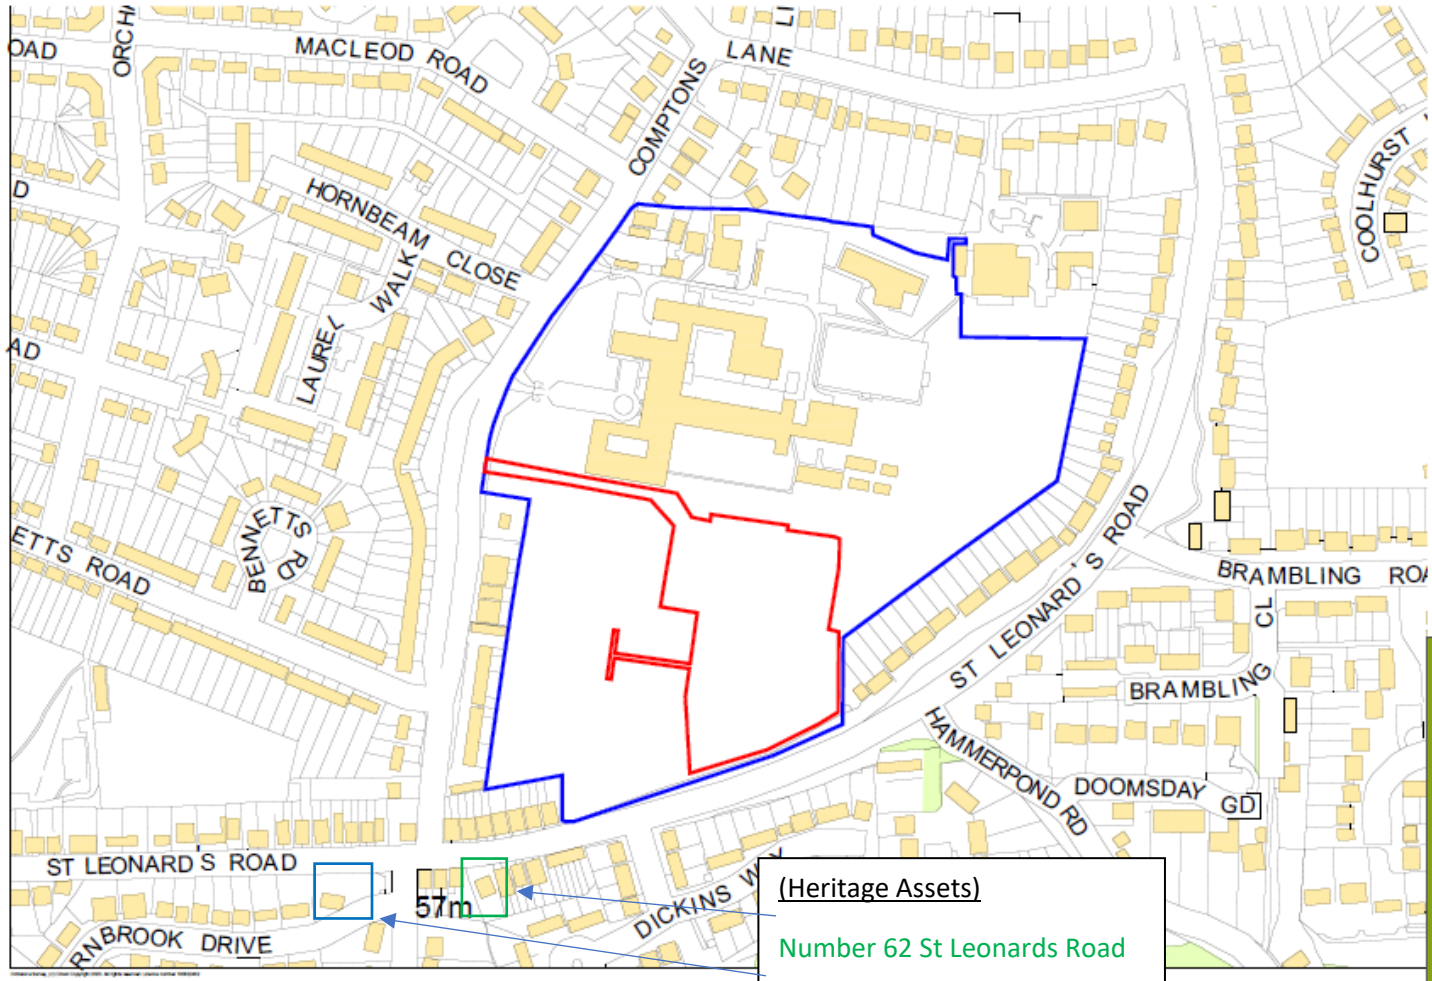

APPENDIX 2 – SITE LOCATION PLAN

The Forest School

Creation of an Artificial Grass Pitch

(Heritage Assets)
Number 62 St Leonards Road
High Timbers

ME		
The Forest School		
Creation of an Artificial Grass Pitch		
Site Location		
PROJECT NO	DATE	REV
002890	1-12-20	A1
01		03